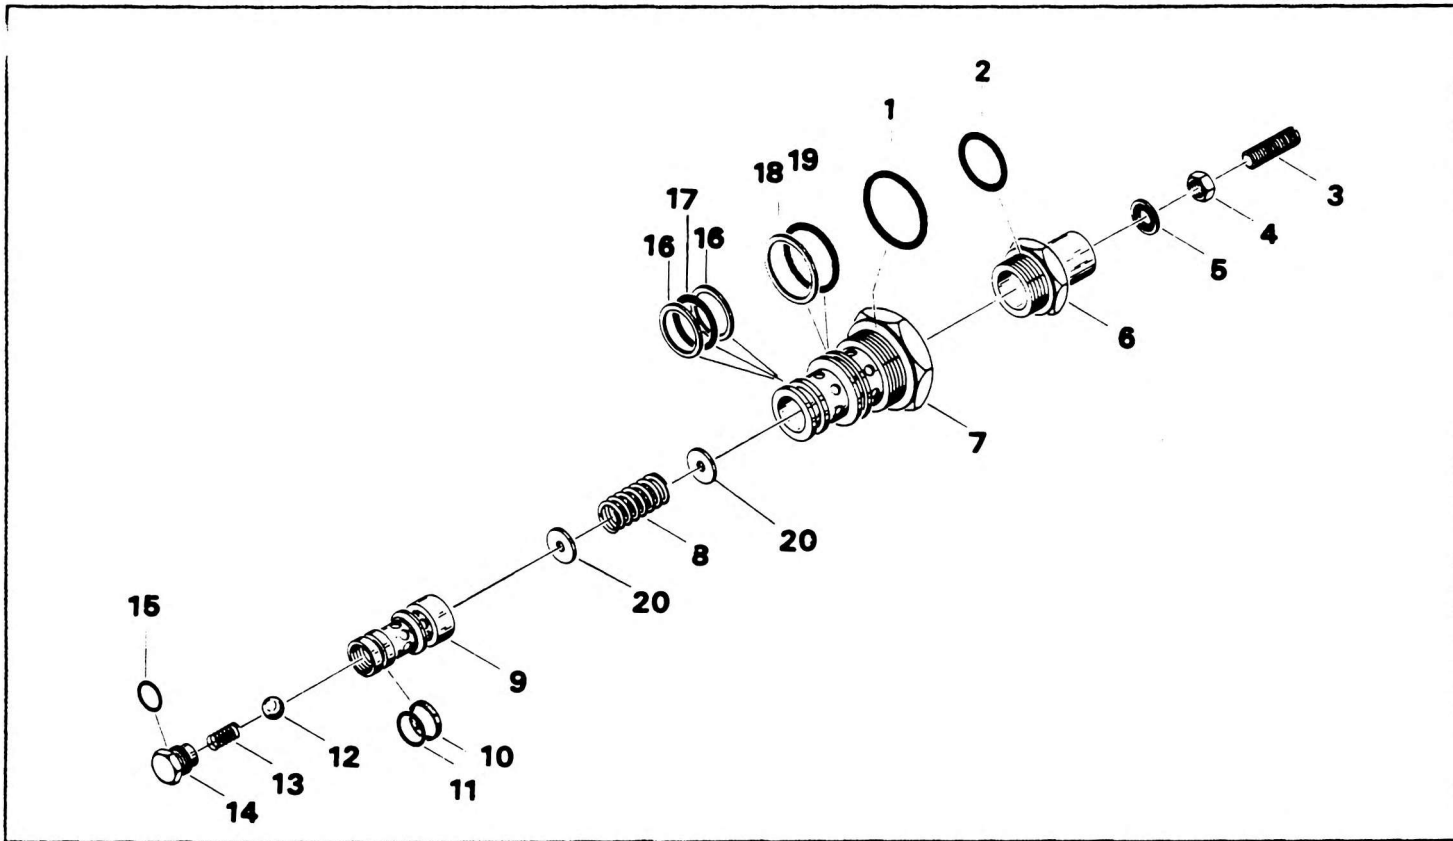

# VALVE ASSEMBLY - HOLDING

GROVE

NO.	PART NO.	QTY	DESCRIPTION	NO.	PART NO.	QTY	DESCRIPTION
	7-926-001791		COMPLETE ASSY				
	* 9-752-100115	1	REPAIR KIT		17 E*7-755-120000	1	O-RING
	E 9-752-100121	1	REPAIR KIT		18 E*7-755-125609	2	RING, BACK-UP
1	E*7-755-920000	1	O-RING		19 * 7-755-125000	1	O-RING
2	* 7-755-914000	1	O-RING		20 9-926-102039	2	END, SPRING
3	7-785-161600	1	SETSCREW 3/8" - 16 NC X 1"				
4	9-926-100585	1	NUT				
5	E*9-926-100584	1	SEAL, THREAD				
6	9-926-100589	1	PLUG				
7	NOT SERVICED	1	BODY				
8	9-926-100590	1	SPRING				
9	9-926-100644	1	POPPET				
10	* 9-926-100642	1	SEAL, SLIPPER				
11	* 9-926-101775	1	O-RING				
12	9-926-100575	1	BALL				
13	9-926-100130	1	SPRING				
14	9-926-100579	1	PLUG				
15	* 7-755-906002	1	O-RING				
16	E*7-755-120609	2	RING, BACK-UP				

\* REPAIR KIT AND/OR PART OF KIT  
E SECOND REPAIR KIT AND/OR PART OF 2ND KIT

7-926-001791